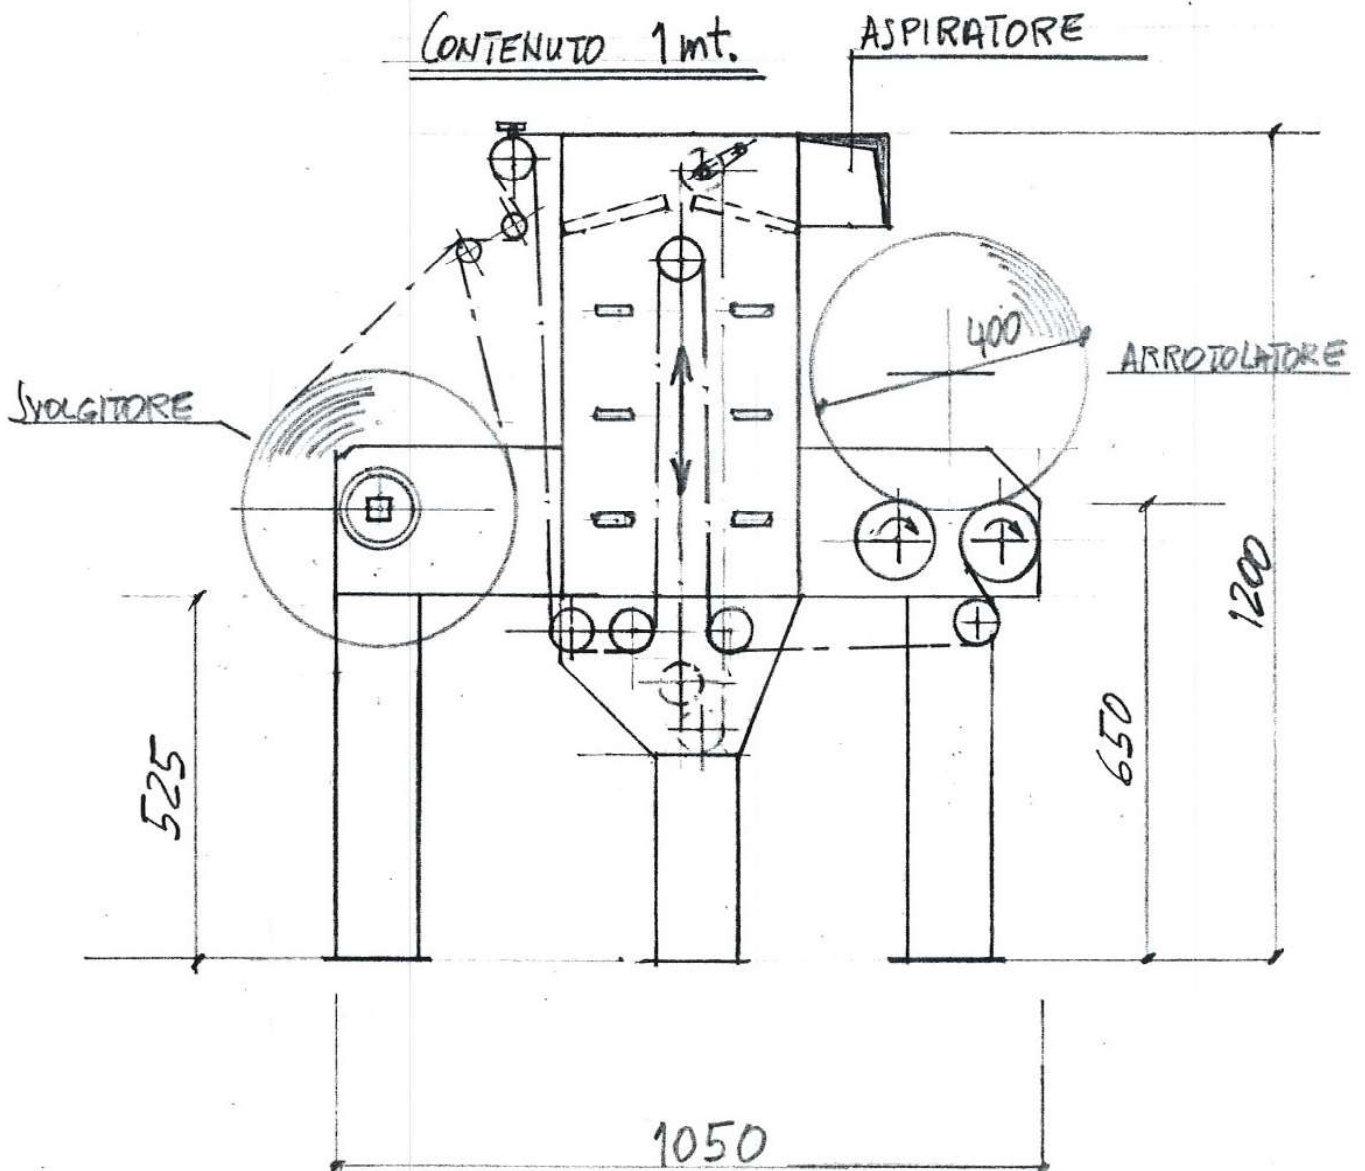

STAND ALONE SUBLIMATOR WITH INFRARED LAMPS

FABRIC DIMENSION 180 cm

TOP DIGITEX srl

ADDRESS Via Roma 21
22070 Senna Comasco (CO)

PHONE/FAX +39 031 461604

EMAIL info@topdigitex.com

PEC topdigitex@pec.it

P.IVA/C.F. 03740310135

WEBSITE www.topdigitex.com