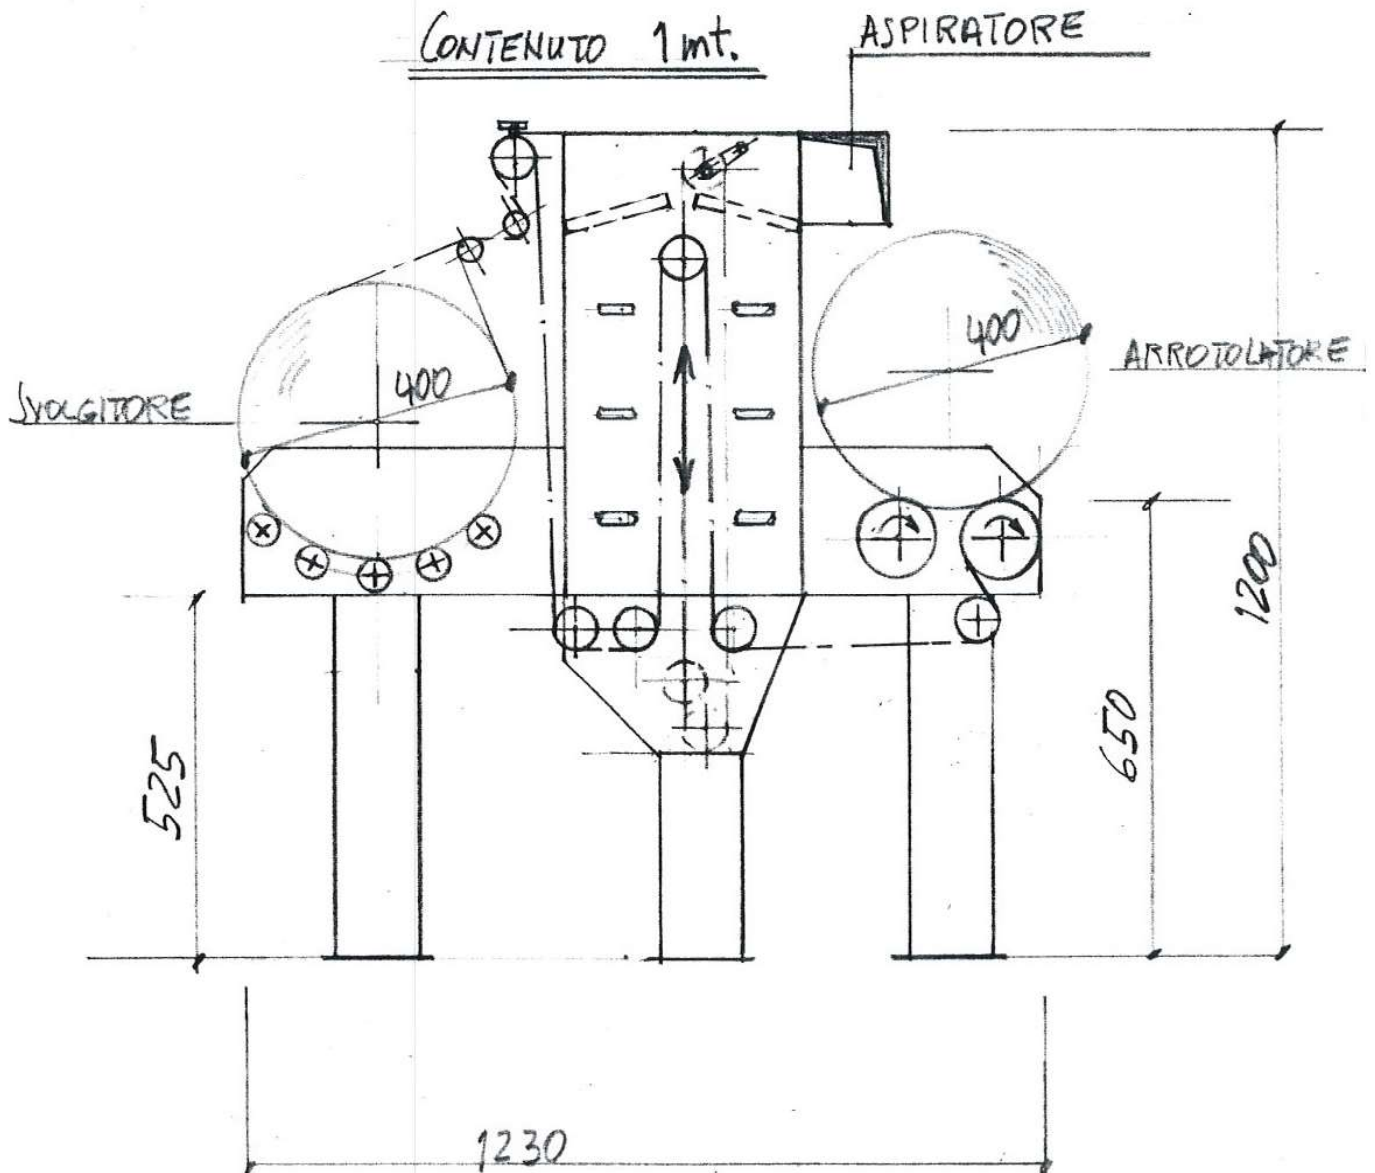

STAND ALONE SUBLIMATOR WITH INFRARED LAMPS

FABRIC DIMENSION 320 cm

TOP DIGITEX srl

ADDRESS Via Roma 21
22070 Senna Comasco (CO)

PHONE/FAX +39 031 461604

EMAIL info@topdigitex.com

PEC topdigitex@pec.it

P.IVA/C.F. 03740310135

WEBSITE www.topdigitex.com