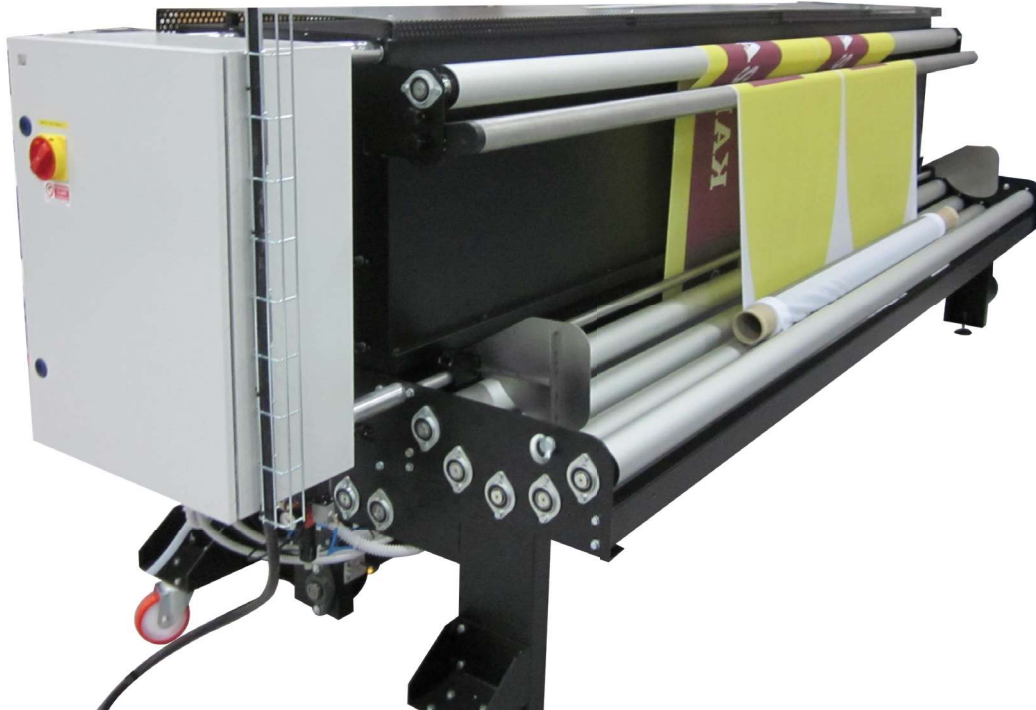

STAND ALONE SUBLIMATOR WITH INFRARED LAMPS

Thanks to the roll-to-roll system and the 6 infrared lamps, the stand alone sublimator was developed to sublimate the fabric up to 320 cm in height. The machine has a capacity of 1 meter and thanks to the control panel it can sublimate with adjustable power and speed.

FABRIC DIMENSION	180 cm	FABRIC DIMENSION	250 cm	FABRIC DIMENSION	320 cm
MAXIMUM POWER	10 kw	MAXIMUM POWER	14 kw	MAXIMUM POWER	20 kw
FABRIC CAPACITY	1 m	FABRIC CAPACITY	1 m	FABRIC CAPACITY	1 m

CONTROL PANEL

PEC topdigitex@pec.it

P.IVA/C.F. 03740310135

WEBSITE www.topdigitex.com

STAND ALONE SUBLIMATOR WITH INFRARED LAMPS

FABRIC DIMENSION 320 cm

TOP DIGITEX srl

ADDRESS Via Roma 21
22070 Senna Comasco (CO)

PHONE/FAX +39 031 461604