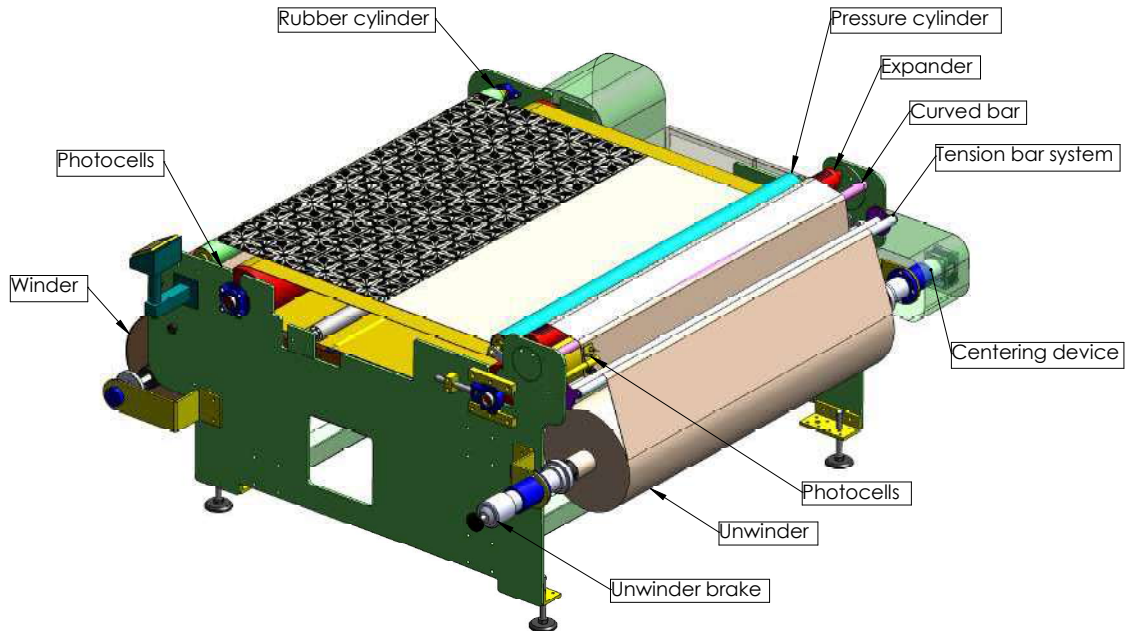

BLANKET PLOTTER FOR TEXTILE

Due to its experience Top Digitex developed the blanket system suitable for modifications of existing plotters and the complete development of plotters. The blanket can be applied on different kind of plotter or Top Digitex is able to develop custom machine for textile to answer to specific needs.

SUBSTANDARD TYPE	Natural Or Synthetic Fabric, Moquette, Foam Mat, Leather
PRINthead	Different kind of printhead can be used (e.g. Kyocera, Seiko, Epson)
VOLTAGE SUPPLY	230 V or 400 V
INSTALLED POWER	1,5 KW to 12 KW
INFRARED TECHNOLOGY	Lamp or panel
DIMENSIONS	1 m to 3,2 m