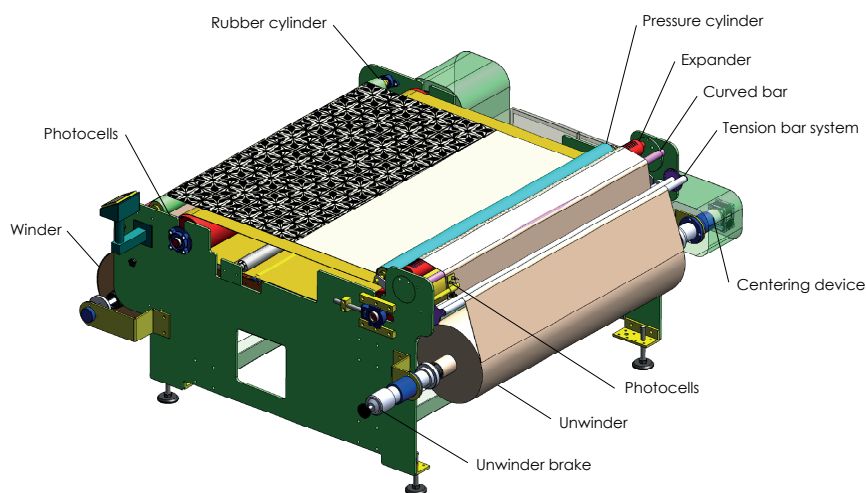

BLANKET PLOTTER FOR TEXTILE

Due to its experience Top Digitex developed the blanket system suitable for modifications of existing plotters and the complete development of plotters. The blanket can be applied on different kind of plotter or Top Digitex is able to develop custom machine for textile to answer to specific needs.

SUBSTRATE TYPE	Natural or synthetic fabric, carpet, foam mat, leather
PRINTHEAD	Different kind of printhead can be used e.g. Kyocera, Seiko, Epson
VOLTAGE SUPPLY	230 V or 400 V
INSTALLED POWER	1,5 kW to 12 kW
INFRARED TECHNOLOGY	Lamp or panel
DIMENSIONS	1 m to 3,2 m